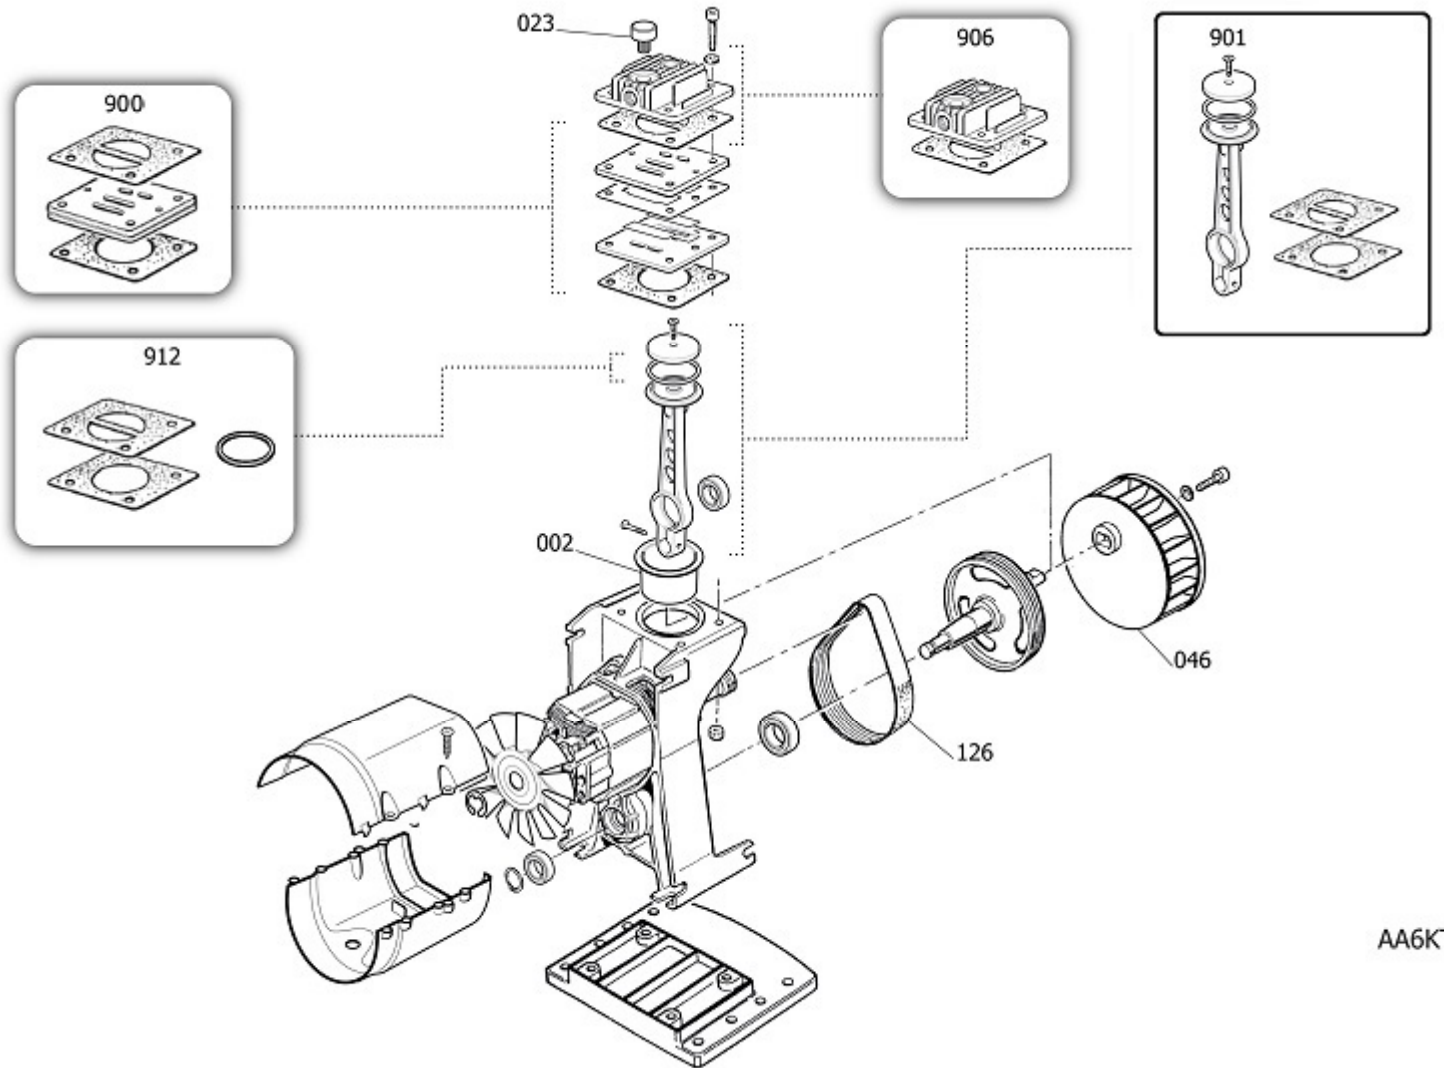

8215410NUA506

TALENTO

Pos	Component	MU	Multiplier
49	9069321	UPPER HOUSING	PZ 1,0
50	9069320	LOWER HOUSING	PZ 1,0
105	9412186	CHECK VALVE	PZ 1,0
107	9047100	CONDENSATE DRAIN COCK	PZ 1,0
109	9052014	PRESSURE GAUGE	PZ 1,0
110	9049335	RELIEF VALVE	PZ 1,0
112	9050601	NIPPLE/ELBOW	PZ 1,0
124	9414249	CONN.SEND.PIPE SR10 MINIR.ROHS	PZ 1,0
131	9063252	COMPLETE PRESSURE SWITCH	PZ 1,0
132	9065484	POWER CABLE	PZ 1,0
133	9064185	SWITCH	PZ 1,0
145	9043883	DELIVERY PIPE	PZ 1,0
145	9043884	DELIVERY PIPE	PZ 1,0
200	A8000WB	BARE PUMP	PZ 1,0

AA6KT

A8000WB

BARE PUMP

Pos	Component	MU	Multiplier
1	A861102 CASING	PZ	1,0
2	A731000 CYLINDER	PZ	1,0
4	A861202 SHAFT	PZ	1,0
19	9131678 WASHER 5,3X12X1,5 ROHS	PZ	1,0
23	9069336 AIR FILTER ASSEMBLY	PZ	1,0
30	9170114 6001.2RS.C3.P6.V2.Z2.170\$.ROHS	PZ	1,0
30	9170130 BEARING 6203 2Z XL (345)	PZ	1,0
30	9415531 6201.2RS.C3.P6.V2.Z2.170\$.ROHS	PZ	1,0
45	9140211 SEEGER 12 UNI 7435 ROHS	PZ	1,0
46	9038484 FAN	PZ	1,0
126	9075341 POLY V BELT	PZ	1,0
900	9434A67 MPK VALVE PLATE OL197SIL WALLT	PZ	1,0
901	9434B83 MPK PISTON-CONROD OL197 WALLTE	PZ	1,0
906	9434G66 MPK HEAD OL197SIL WALLTECH-PRO	PZ	1,0
912	9434C71 MPK PISTON RINGS OL197S WALLTE	PZ	1,0